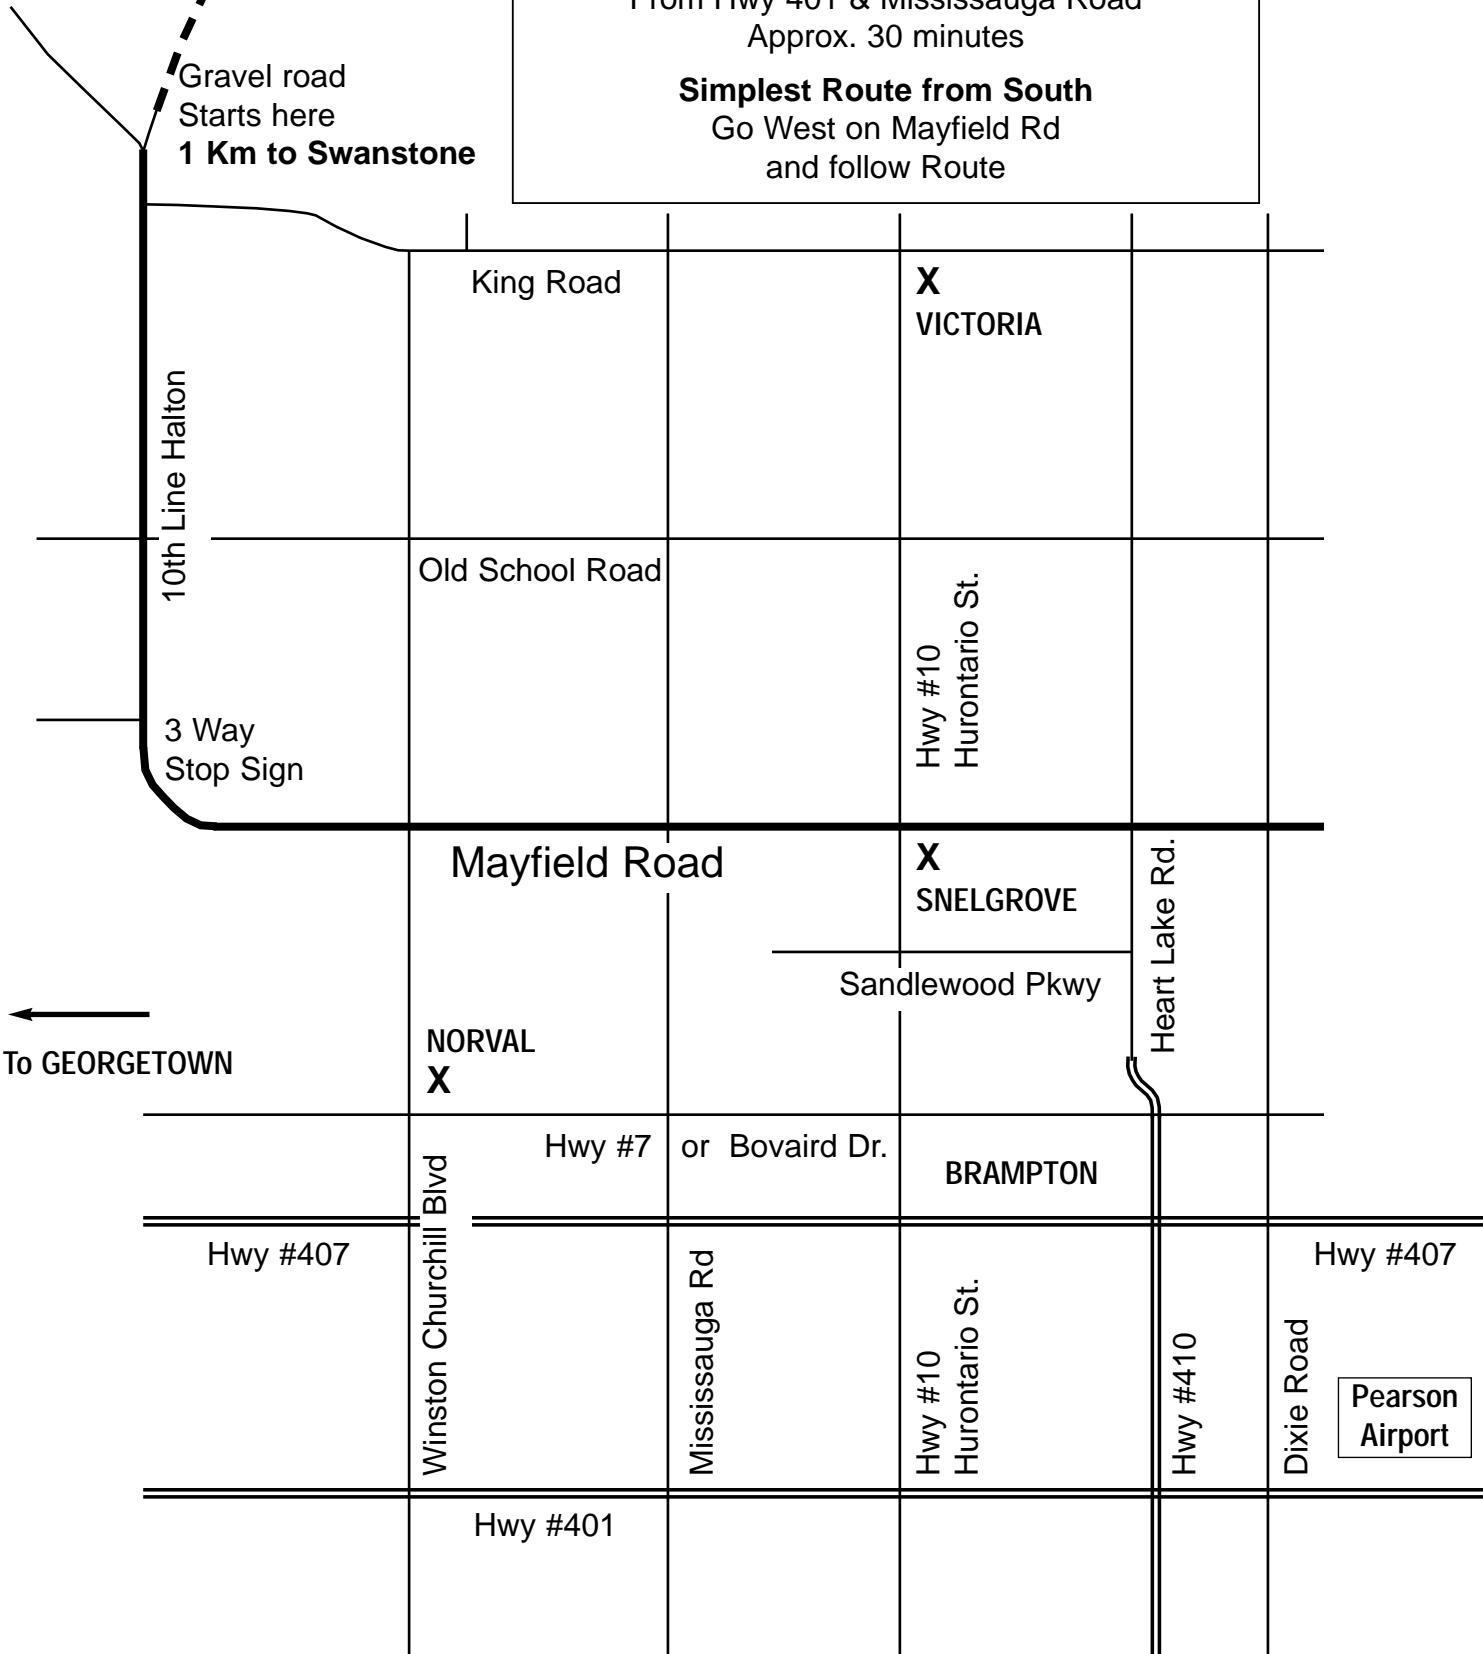

SWANSTONE

SWANSTONE
Dr. Gerd & Margaret Ann Oster
#13719 10th Line
(905) 873-3137
Wagner Cells (416) 505-8876 or 67

3 Ponds

MAP IS NOT TO SCALE
From Hwy 401 & Mississauga Road
Approx. 30 minutes
Simplest Route from South
Go West on Mayfield Rd
and follow Route

Gravel road
Starts here
1 Km to Swanstone

10th Line Halton

3 Way
Stop Sign

King Road

X
VICTORIA

Old School Road

Hwy #10
Huronario St.

Mayfield Road

X
SNELGROVE

Sandlewood Pkwy

Heart Lake Rd.

←
To GEORGETOWN

NORVAL
X

Hwy #7 or Bovaird Dr.

BRAMPTON

Hwy #407

Winston Churchill Blvd

Mississauga Rd

Hwy #10
Huronario St.

Hwy #410

Dixie Road

Hwy #407

Pearson
Airport

Hwy #401